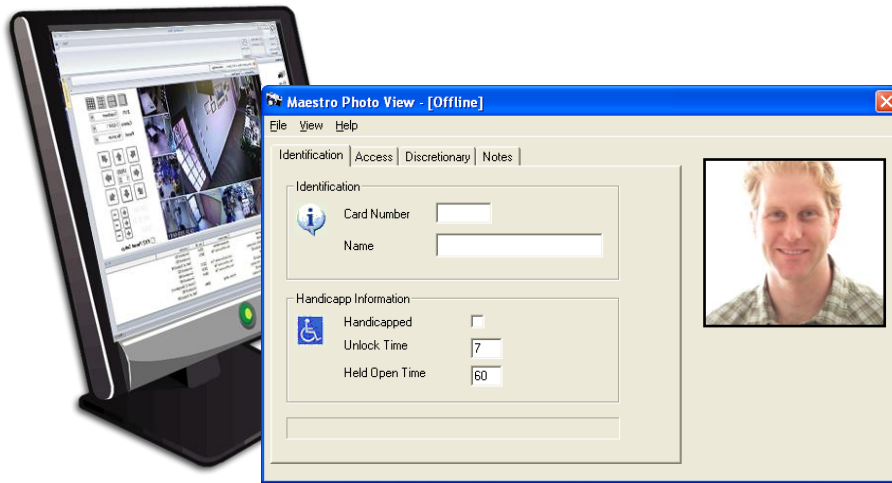

Popup Photoview

MAESTRO ADD-ON SOFTWARE

View cardholders' photos in real-time as they access the system's readers.

FEATURES & BENEFITS

- Cost-effective photo verification
- View cardholder images on access events
- Dynamic, real-time

RELATED ADD-ONS

You may also be interested in:

Photo Badging
Cardholder Trace
Watchnet DVR Integration

SYSTEM REQUIREMENTS

Windows® XP Professional or Windows® Vista
Maestro Multi-Station Server Software.