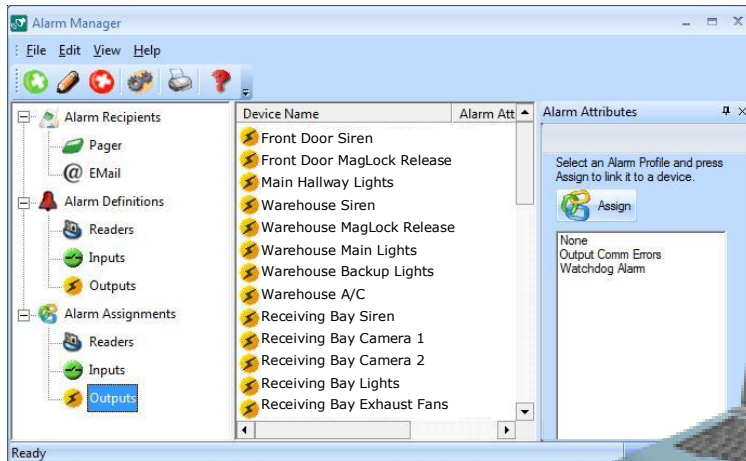

Alarm Paging

MAESTRO ADD-ON SOFTWARE

Get email or pager notification when alarm events occur.

FEATURES & BENEFITS

- Receive alarm messages on an alphanumeric pager, email, or remote client
- Lightweight remote alarm application provides real-time alarm monitoring on a remote PC - no client software necessary
- Customize alarm messages and instructions
- Multiple pagers are supported

RELATED ADD-ONS

You may also be interested in:
Remote Server
Dial-Up Software

SYSTEM REQUIREMENTS

Windows® XP Professional or Windows® Vista
Paging or E-mail Service and/or Modem
Maestro Multi-Station Server Software