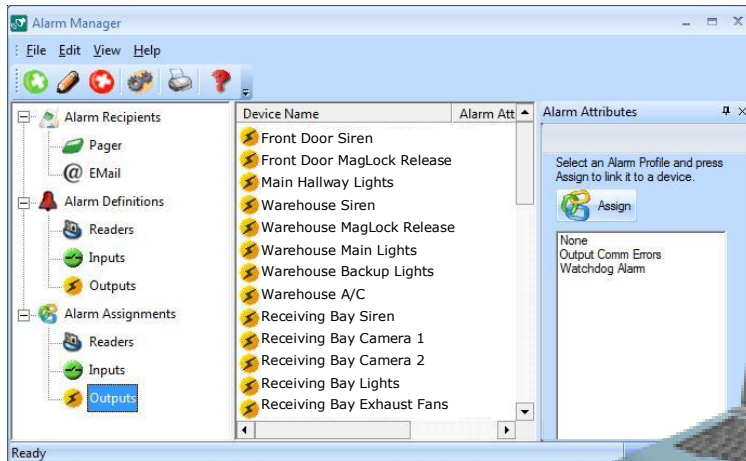

# Alarm Paging

## MAESTRO ADD-ON SOFTWARE

Get email or pager notification when alarm events occur.