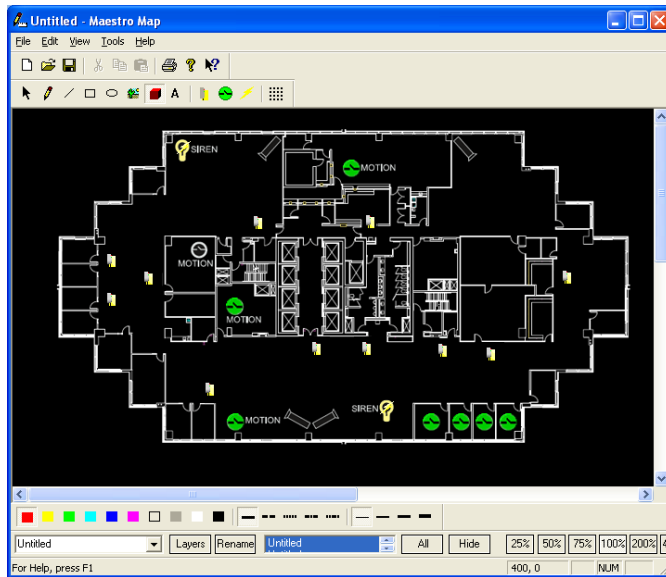

Map Editor

MAESTRO ADD-ON SOFTWARE

View your access control system at a glance with powerful Maestros Maps.

FEATURES & BENEFITS

- Visual overview of your access control system
- Real-time dynamic display shows reader and point status
- Flashing icons indicate where alarms are occurring
- Link maps to devices to view maps with the click of a mouse
- Upload AutoCAD floorplans or design your own using the built-in editor

RELATED ADD-ONS

You may also be interested in:
Cardholder Trace
Watchnet DVR Integration

SYSTEM REQUIREMENTS

Windows® XP Professional or Windows® Vista
Maestro 32 Single-Station, Maestro 512 Single-Station or Maestro Multi-Station Server Software.