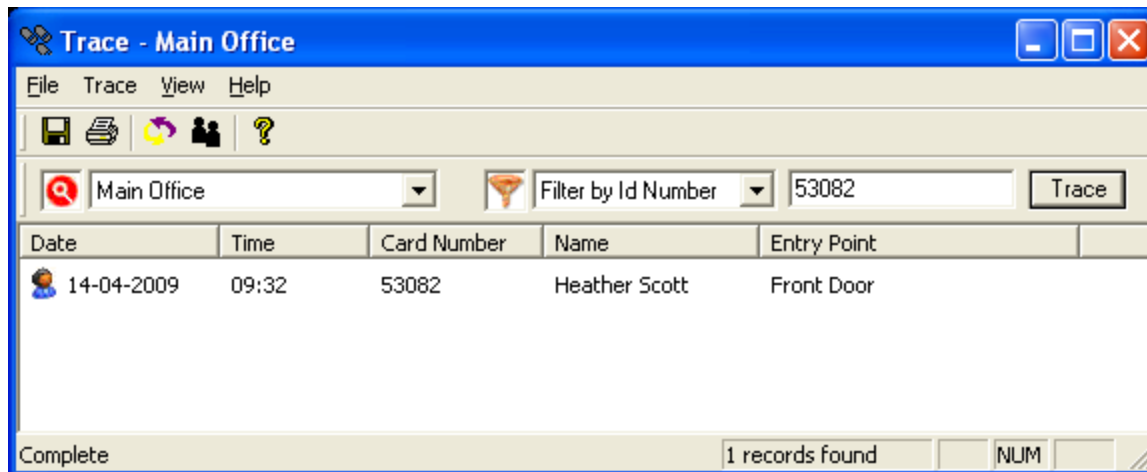

Cardholder Trace

MAESTRO ADD-ON SOFTWARE

FEATURES & BENEFITS

- Generate quick reports of zone occupants based on card usage
- Create up to 200 zones for more security
- Also has “find cardholder” feature

RELATED ADD-ONS

You may also be interested in:
Map Editor
Watchnet DVR for Maestro
Pop-up PhotoView

SYSTEM REQUIREMENTS

Windows® XP Professional or Windows® Vista
Maestro 32 Single-Station, Maestro 512
Single-Station, or Maestro Multi- Station
Server Software.