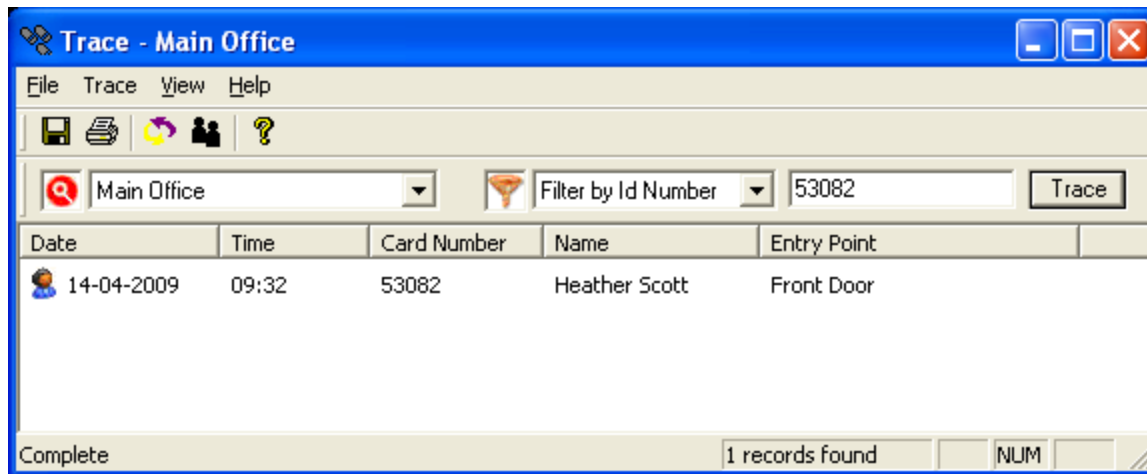

Cardholder Trace

MAESTRO ADD-ON SOFTWARE

FEATURES & BENEFITS

- Generate quick reports of zone occupants based on card usage
- Create up to 200 zones for more security
- Also has “find cardholder” feature

RELATED ADD-ONS

You may also be interested in:
Map Editor
Watchnet DVR for Maestro
Pop-up PhotoView

SYSTEM REQUIREMENTS

Windows® XP Professional or Windows® Vista
Maestro 32 Single-Station, Maestro 512
Single-Station, or Maestro Multi- Station
Server Software.